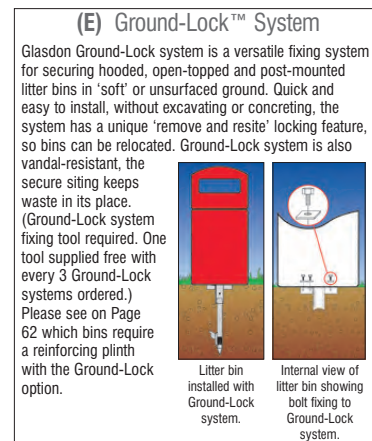

Page	Post Mounting Brackets	Ground-Lock System	Extended Base Post	Lamp Column Adaptor Bracket	Wall Mounting Fixing Kit
Fido 25	47	✓	✓	✓	✓	✓
Hooded Trimline 25	34	✓	x	✓	x	✓
Metal Fido 35 & 50	47	✓	✓	✓	x	✓
Retriever 35	45	✓	✓	✓	✓	✓
Retriever 50	48	✓	✓	✓	✓	✓
Retriever 60	47	x	✓	✓	x	✓
Retriever City	46	✓	✓	x	x	✓
Retriever City Sack Dispenser	46	✓	✓	✓	x	✓
Super Trimline 50	32	✓	✓	✓	✓	✓
Trimline 25	33	✓	✓	✓	✓	✓

Litter Bin Fixing Options