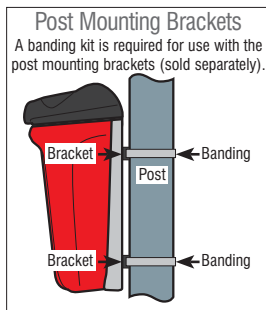

Page	Post Mounting Brackets	Ground-Lock System	Extended Base Post	Lamp Column Adaptor Bracket	Wall Mounting Fixing Kit
Fido 25	47	✓	✓	✓	✓	✓
Hooded Trimline 25	34	✓	x	✓	x	✓
Metal Fido 35 & 50	47	✓	✓	✓	x	✓
Retriever 35	45	✓	✓	✓	✓	✓
Retriever 50	48	✓	✓	✓	✓	✓
Retriever 60	47	x	✓	✓	x	✓
Retriever City	46	✓	✓	x	x	✓
Retriever City Sack Dispenser	46	✓	✓	✓	x	✓
Super Trimline 50	32	✓	✓	✓	✓	✓
Trimline 25	33	✓	✓	✓	✓	✓

Litter Bin Fixing Options