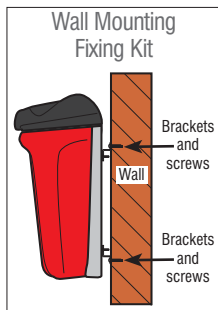

Page	Post Mounting Brackets	Ground-Lock System	Extended Base Post	Lamp Column Adaptor Bracket	Wall Mounting Fixing Kit
Fido 25	47	✓	✓	✓	✓	✓
Hooded Trimline 25	34	✓	x	✓	x	✓
Metal Fido 35 & 50	47	✓	✓	✓	x	✓
Retriever 35	45	✓	✓	✓	✓	✓
Retriever 50	48	✓	✓	✓	✓	✓
Retriever 60	47	x	✓	✓	x	✓
Retriever City	46	✓	✓	x	x	✓
Retriever City Sack Dispenser	46	✓	✓	✓	x	✓
Super Trimline 50	32	✓	✓	✓	✓	✓
Trimline 25	33	✓	✓	✓	✓	✓

Litter Bin Fixing Options