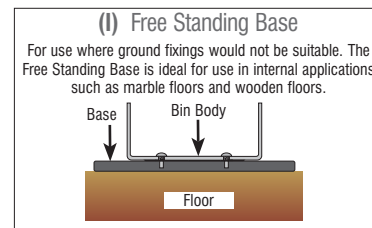

Page	Post Mounting Brackets	Ground-Lock System	Extended Base Post	Lamp Column Adaptor Bracket	Wall Mounting Fixing Kit
Fido 25	47	✓	✓	✓	✓	✓
Hooded Trimline 25	34	✓	x	✓	x	✓
Metal Fido 35 & 50	47	✓	✓	✓	x	✓
Retriever 35	45	✓	✓	✓	✓	✓
Retriever 50	48	✓	✓	✓	✓	✓
Retriever 60	47	x	✓	✓	x	✓
Retriever City	46	✓	✓	x	x	✓
Retriever City Sack Dispenser	46	✓	✓	✓	x	✓
Super Trimline 50	32	✓	✓	✓	✓	✓
Trimline 25	33	✓	✓	✓	✓	✓

Litter Bin Fixing Options