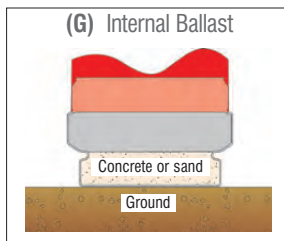

Page	Post Mounting Brackets	Ground-Lock System	Extended Base Post	Lamp Column Adaptor Bracket	Wall Mounting Fixing Kit
Fido 25	47	✓	✓	✓	✓	✓
Hooded Trimline 25	34	✓	x	✓	x	✓
Metal Fido 35 & 50	47	✓	✓	✓	x	✓
Retriever 35	45	✓	✓	✓	✓	✓
Retriever 50	48	✓	✓	✓	✓	✓
Retriever 60	47	x	✓	✓	x	✓
Retriever City	46	✓	✓	x	x	✓
Retriever City Sack Dispenser	46	✓	✓	✓	x	✓
Super Trimline 50	32	✓	✓	✓	✓	✓
Trimline 25	33	✓	✓	✓	✓	✓

Litter Bin Fixing Options