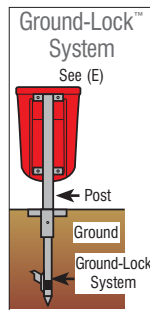

Page	Post Mounting Brackets	Ground-Lock System	Extended Base Post	Lamp Column Adaptor Bracket	Wall Mounting Fixing Kit
Fido 25	47	✓	✓	✓	✓	✓
Hooded Trimline 25	34	✓	x	✓	x	✓
Metal Fido 35 & 50	47	✓	✓	✓	x	✓
Retriever 35	45	✓	✓	✓	✓	✓
Retriever 50	48	✓	✓	✓	✓	✓
Retriever 60	47	x	✓	✓	x	✓
Retriever City	46	✓	✓	x	x	✓
Retriever City Sack Dispenser	46	✓	✓	✓	x	✓
Super Trimline 50	32	✓	✓	✓	✓	✓
Trimline 25	33	✓	✓	✓	✓	✓

Litter Bin Fixing Options