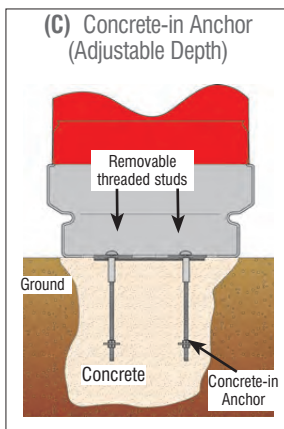

Page	Post Mounting Brackets	Ground-Lock System	Extended Base Post	Lamp Column Adaptor Bracket	Wall Mounting Fixing Kit
Fido 25	47	✓	✓	✓	✓	✓
Hooded Trimline 25	34	✓	x	✓	x	✓
Metal Fido 35 & 50	47	✓	✓	✓	x	✓
Retriever 35	45	✓	✓	✓	✓	✓
Retriever 50	48	✓	✓	✓	✓	✓
Retriever 60	47	x	✓	✓	x	✓
Retriever City	46	✓	✓	x	x	✓
Retriever City Sack Dispenser	46	✓	✓	✓	x	✓
Super Trimline 50	32	✓	✓	✓	✓	✓
Trimline 25	33	✓	✓	✓	✓	✓

Litter Bin Fixing Options