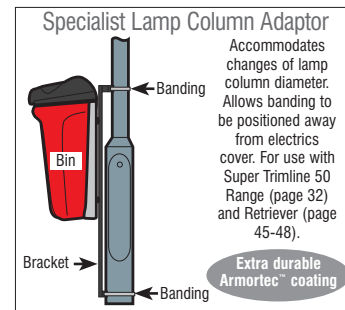

Page	Post Mounting Brackets	Ground-Lock System	Extended Base Post	Lamp Column Adaptor Bracket	Wall Mounting Fixing Kit
Fido 25	47	✓	✓	✓	✓	✓
Hooded Trimline 25	34	✓	x	✓	x	✓
Metal Fido 35 & 50	47	✓	✓	✓	x	✓
Retriever 35	45	✓	✓	✓	✓	✓
Retriever 50	48	✓	✓	✓	✓	✓
Retriever 60	47	x	✓	✓	x	✓
Retriever City	46	✓	✓	x	x	✓
Retriever City Sack Dispenser	46	✓	✓	✓	x	✓
Super Trimline 50	32	✓	✓	✓	✓	✓
Trimline 25	33	✓	✓	✓	✓	✓

Litter Bin Fixing Options