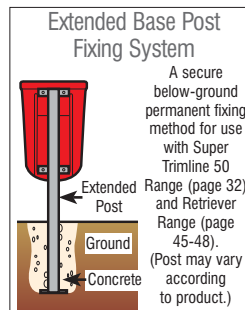

Page	Post Mounting Brackets	Ground-Lock System	Extended Base Post	Lamp Column Adaptor Bracket	Wall Mounting Fixing Kit
Fido 25	47	✓	✓	✓	✓	✓
Hooded Trimline 25	34	✓	x	✓	x	✓
Metal Fido 35 & 50	47	✓	✓	✓	x	✓
Retriever 35	45	✓	✓	✓	✓	✓
Retriever 50	48	✓	✓	✓	✓	✓
Retriever 60	47	x	✓	✓	x	✓
Retriever City	46	✓	✓	x	x	✓
Retriever City Sack Dispenser	46	✓	✓	✓	x	✓
Super Trimline 50	32	✓	✓	✓	✓	✓
Trimline 25	33	✓	✓	✓	✓	✓

Litter Bin Fixing Options