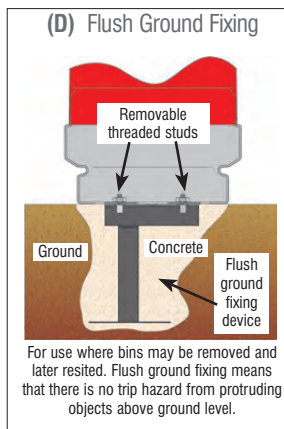

Page	Post Mounting Brackets	Ground-Lock System	Extended Base Post	Lamp Column Adaptor Bracket	Wall Mounting Fixing Kit
Fido 25	47	✓	✓	✓	✓	✓
Hooded Trimline 25	34	✓	x	✓	x	✓
Metal Fido 35 & 50	47	✓	✓	✓	x	✓
Retriever 35	45	✓	✓	✓	✓	✓
Retriever 50	48	✓	✓	✓	✓	✓
Retriever 60	47	x	✓	✓	x	✓
Retriever City	46	✓	✓	x	x	✓
Retriever City Sack Dispenser	46	✓	✓	✓	x	✓
Super Trimline 50	32	✓	✓	✓	✓	✓
Trimline 25	33	✓	✓	✓	✓	✓

Litter Bin Fixing Options