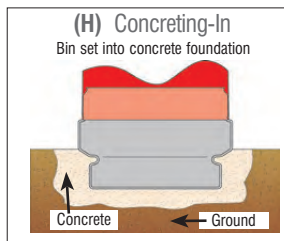

Page	Post Mounting Brackets	Ground-Lock System	Extended Base Post	Lamp Column Adaptor Bracket	Wall Mounting Fixing Kit
Fido 25	47	✓	✓	✓	✓	✓
Hooded Trimline 25	34	✓	x	✓	x	✓
Metal Fido 35 & 50	47	✓	✓	✓	x	✓
Retriever 35	45	✓	✓	✓	✓	✓
Retriever 50	48	✓	✓	✓	✓	✓
Retriever 60	47	x	✓	✓	x	✓
Retriever City	46	✓	✓	x	x	✓
Retriever City Sack Dispenser	46	✓	✓	✓	x	✓
Super Trimline 50	32	✓	✓	✓	✓	✓
Trimline 25	33	✓	✓	✓	✓	✓

Litter Bin Fixing Options