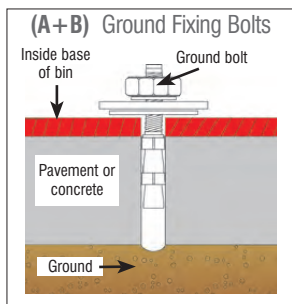

Page	Post Mounting Brackets	Ground-Lock System	Extended Base Post	Lamp Column Adaptor Bracket	Wall Mounting Fixing Kit
Fido 25	47	✓	✓	✓	✓	✓
Hooded Trimline 25	34	✓	x	✓	x	✓
Metal Fido 35 & 50	47	✓	✓	✓	x	✓
Retriever 35	45	✓	✓	✓	✓	✓
Retriever 50	48	✓	✓	✓	✓	✓
Retriever 60	47	x	✓	✓	x	✓
Retriever City	46	✓	✓	x	x	✓
Retriever City Sack Dispenser	46	✓	✓	✓	x	✓
Super Trimline 50	32	✓	✓	✓	✓	✓
Trimline 25	33	✓	✓	✓	✓	✓

Litter Bin Fixing Options