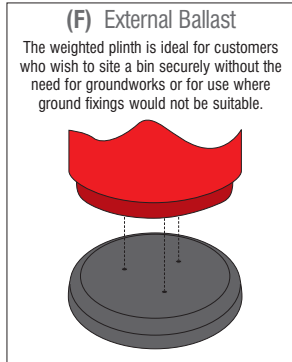

Page	Post Mounting Brackets	Ground-Lock System	Extended Base Post	Lamp Column Adaptor Bracket	Wall Mounting Fixing Kit
Fido 25	47	✓	✓	✓	✓	✓
Hooded Trimline 25	34	✓	x	✓	x	✓
Metal Fido 35 & 50	47	✓	✓	✓	x	✓
Retriever 35	45	✓	✓	✓	✓	✓
Retriever 50	48	✓	✓	✓	✓	✓
Retriever 60	47	x	✓	✓	x	✓
Retriever City	46	✓	✓	x	x	✓
Retriever City Sack Dispenser	46	✓	✓	✓	x	✓
Super Trimline 50	32	✓	✓	✓	✓	✓
Trimline 25	33	✓	✓	✓	✓	✓

Litter Bin Fixing Options